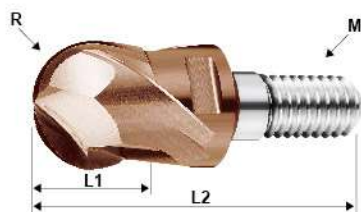

# EX2SB

**NEW**

► Ex Ball Nose / for **H** **P** **K**

unit: mm

Order No.	Radius R	Flute Length L1	Thread M	O.A.L. L2
EX2SB 1010	R5	10	M5	32
EX2SB 1212	R6	12	M6	40
EX2SB 1616	R8	16	M8	48
EX2SB 2020	R10	20	M10	55