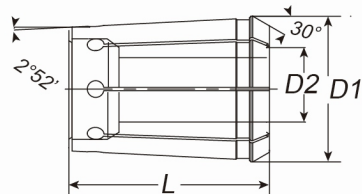

OZ重切削筒夾 OZ Collet

unit : mm

Model No.	D1	L	D2
OZ25	35	52	3, 4, 5, 6, 7, 8, 9, 10, 11, 12, 13, 14, 15, 16, 17, 18, 19, 20, 21, 22, 23, 24, 25
OZ32	44	60	6, 7, 8, 9, 10, 11, 12, 13, 14, 15, 16, 17, 18, 19, 20, 21, 22, 23, 24, 25, 26, 27, 28, 29, 30, 31, 32

OZ重切削筒夾組 OZ Collet Sets

unit : mm

Item	Model No.	Specification	PCS / SET
OZ25	OZ25-07PCS	6, 8, 10, 12, 16, 20, 25	7 PCS/SET
	OZ25-15PCS	3, 4, 5, 6, 7, 8, 9, 10, 11, 12, 13, 16, 18, 20, 25	15 PCS/SET
OZ32	OZ32-08PCS	6, 8, 10, 12, 16, 20, 25, 32	8 PCS/SET
	OZ32-15PCS	6, 8, 10, 12, 13, 14, 15, 16, 18, 20, 22, 25, 26, 30	15 PCS/SET