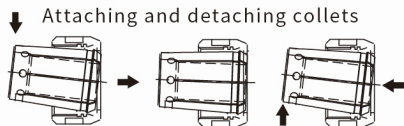

OZ重切削筒夾 OZ Collet

unit : mm

Model No.	D1	L	D2
OZ25	35	52	3, 4, 5, 6, 7, 8, 9, 10, 11, 12, 13, 14, 15, 16, 17, 18, 19, 20, 21, 22, 23, 24, 25
OZ32	44	60	6, 7, 8, 9, 10, 11, 12, 13, 14, 15, 16, 17, 18, 19, 20, 21, 22, 23, 24, 25, 26, 27, 28, 29, 30, 31, 32

OZ重切削筒夾組 OZ Collet Sets

unit : mm

Item	Model No.	Specification	PCS / SET
OZ25	OZ25-07PCS	6, 8, 10, 12, 16, 20, 25	7 PCS/SET
	OZ25-15PCS	3, 4, 5, 6, 7, 8, 9, 10, 11, 12, 13, 16, 18, 20, 25	15 PCS/SET
OZ32	OZ32-08PCS	6, 8, 10, 12, 16, 20, 25, 32	8 PCS/SET
	OZ32-15PCS	6, 8, 10, 12, 13, 14, 15, 16, 18, 20, 22, 25, 26, 30	15 PCS/SET