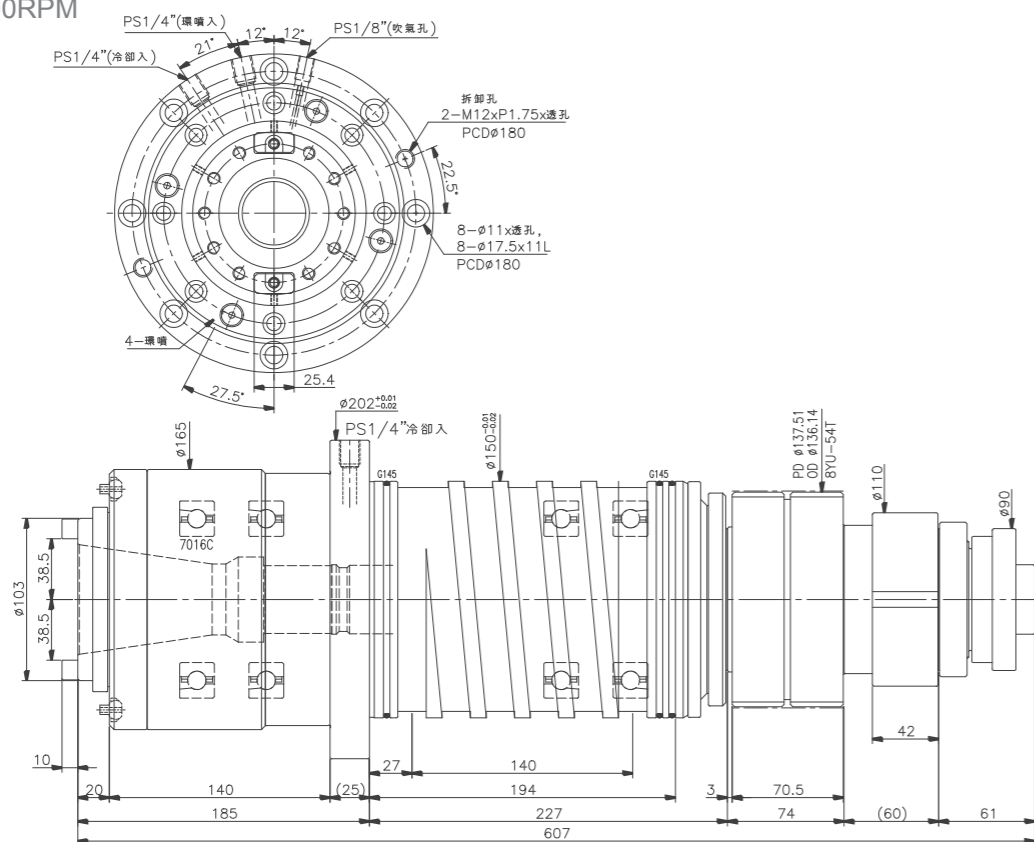

# KCA1410Z-A

DIRECT DRIVE  
BT40 / 10000RPM

# KCA1606A

DIRECT DRIVE  
BT40 / 10000RPM

# KCA1606

DIRECT DRIVE  
BT50 / 10000RPM

# KCA7010-A

DIRECT DRIVE  
BT40 / 10000RPM