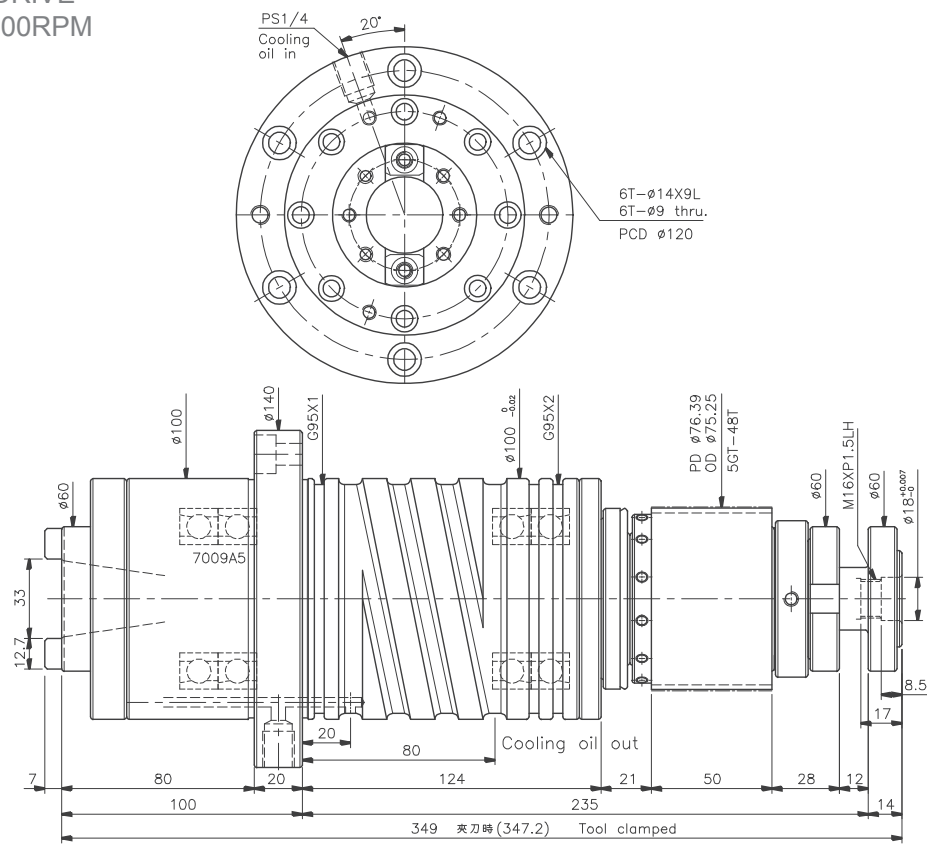

MV0910D-CTS

DIRECT DRIVE
BT30 / 4500RPM