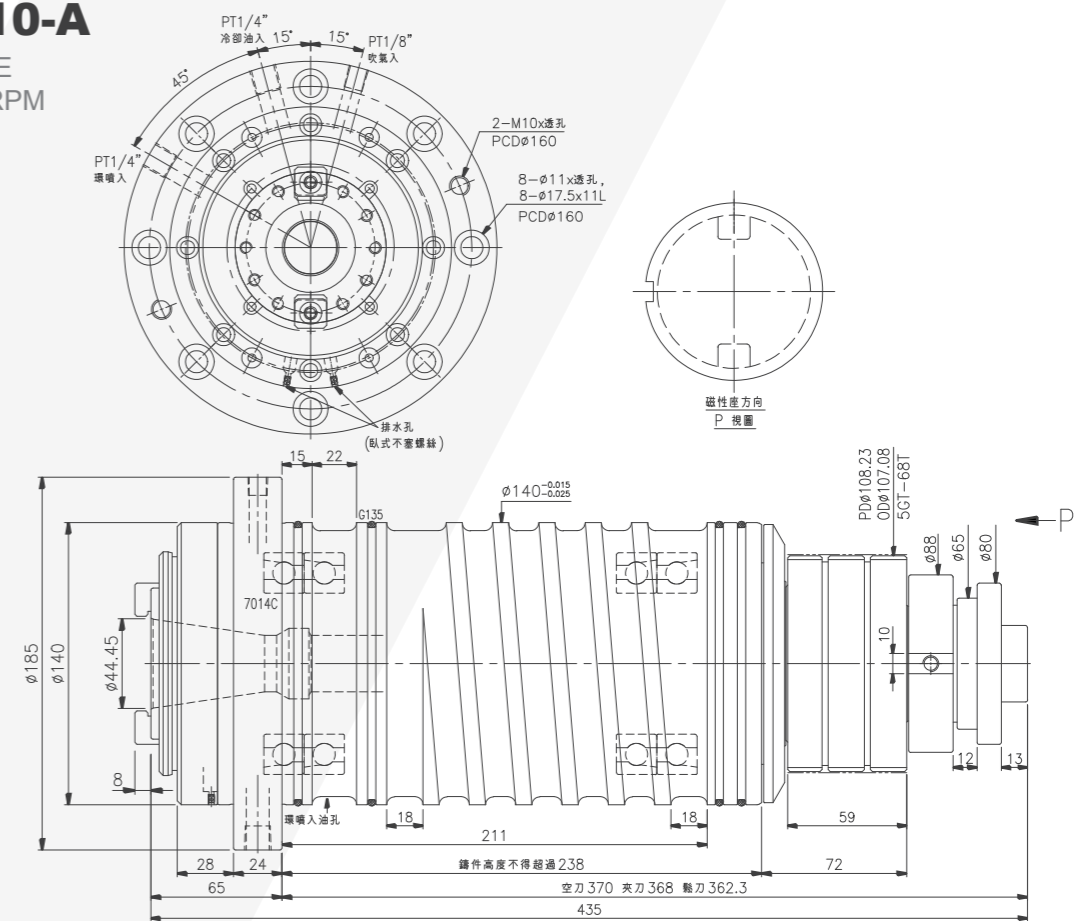

KCA7010-A

DIRECT DRIVE
BT40 / 10000RPM