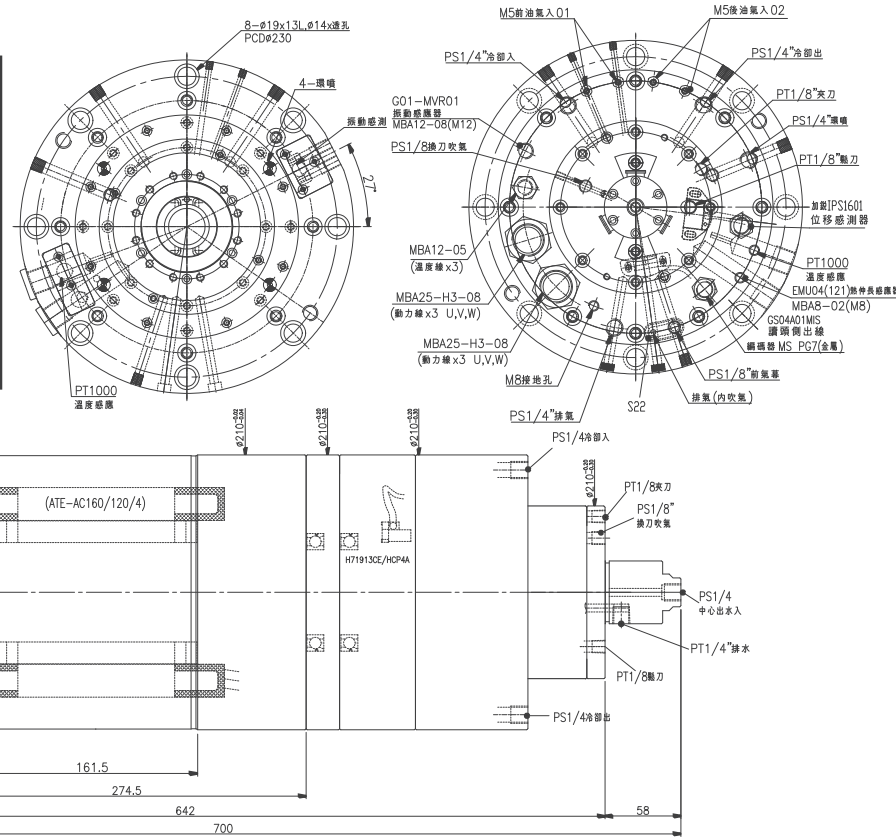

MVB1430-CTS

DIRECT DRIVE
HSK-A63 / 30000RPM