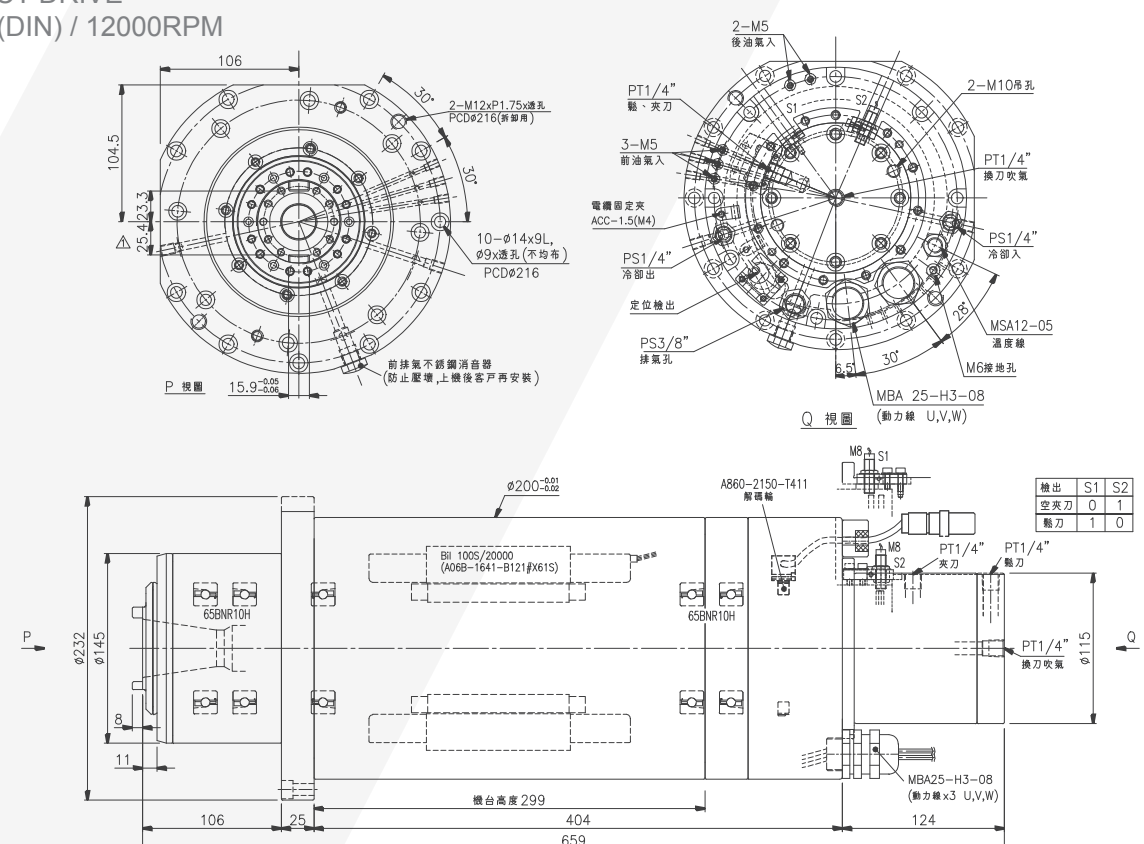

MVB1320A

DIRECT DRIVE
SK40(DIN) / 12000RPM