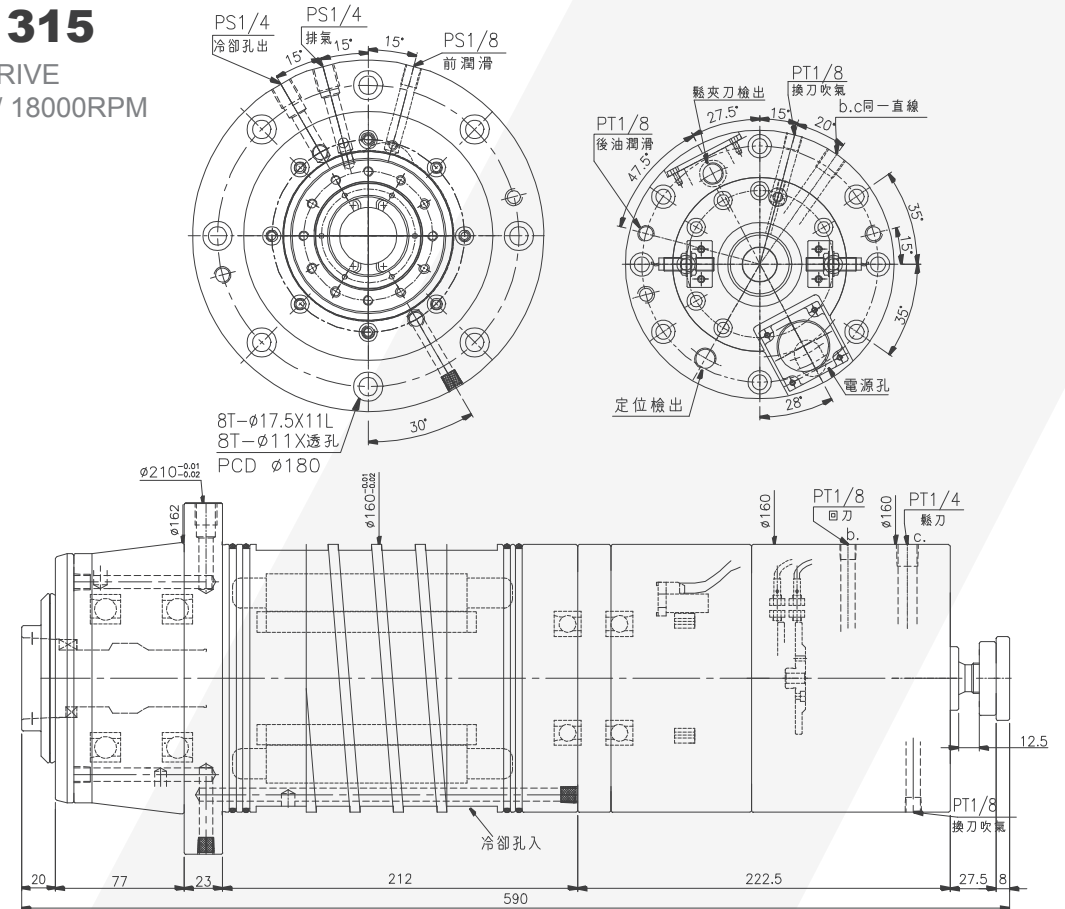

MVB1315

DIRECT DRIVE
HSK A-63 / 18000RPM