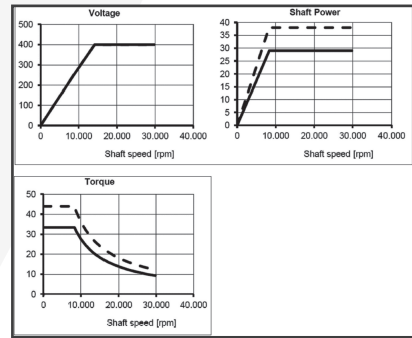

MVB1430-CTS

DIRECT DRIVE
HSK-A63 / 30000RPM