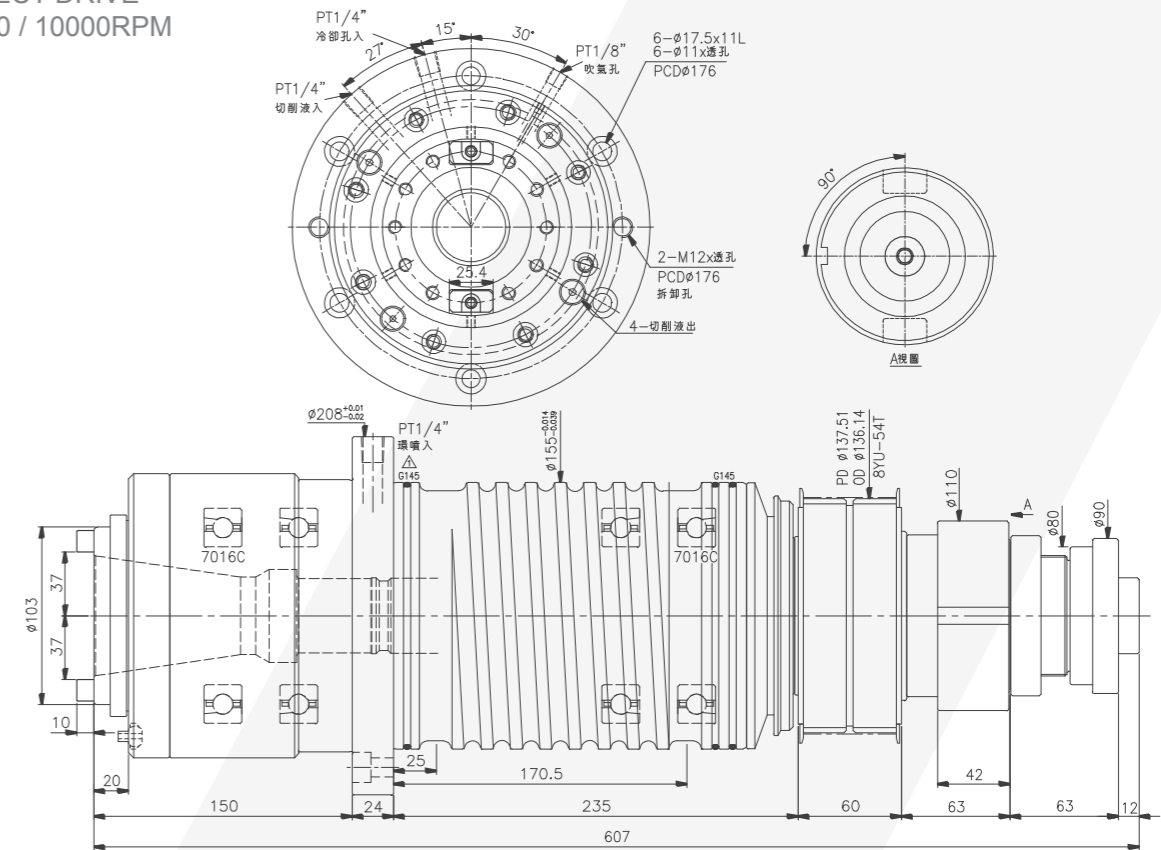

# KCA1410Z-A

DIRECT DRIVE  
BT40 / 10000RPM

# KCA1606A

DIRECT DRIVE  
BT40 / 10000RPM

# KCA1606

DIRECT DRIVE  
BT50 / 10000RPM

# KCA7010-A

DIRECT DRIVE  
BT40 / 10000RPM