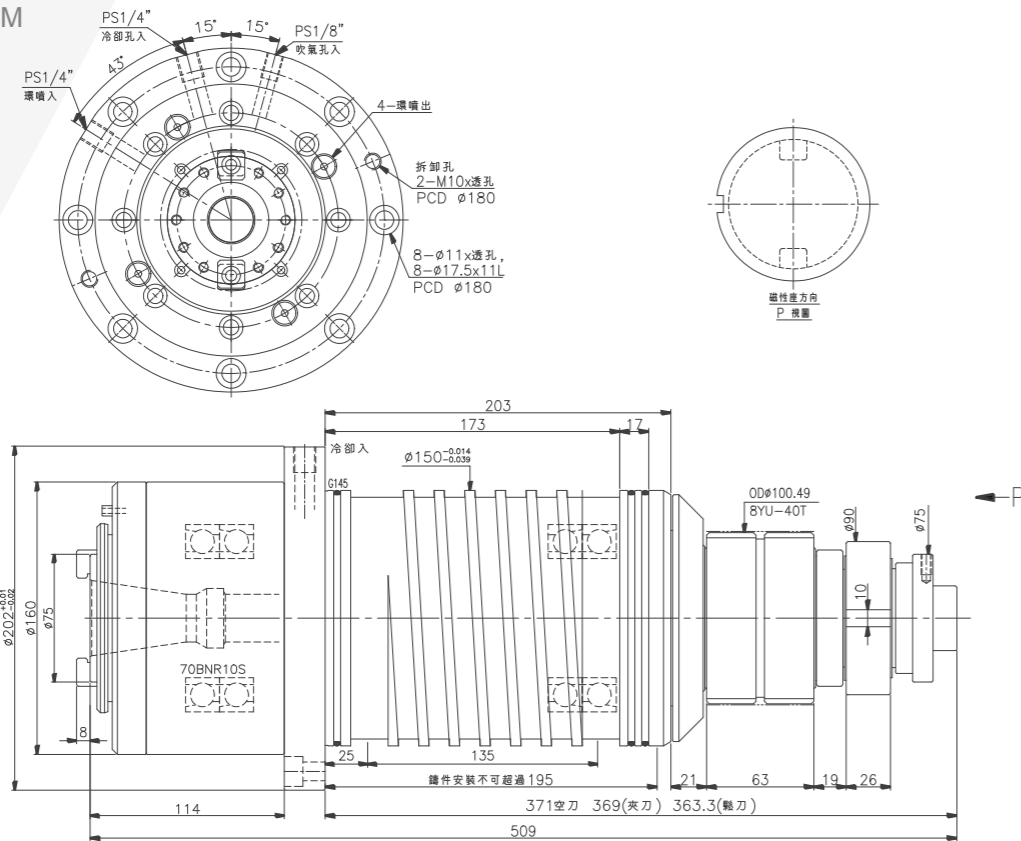

# KCA1410Z-A

DIRECT DRIVE  
BT40 / 10000RPM

# KCA1606A

DIRECT DRIVE  
BT40 / 10000RPM

# KCA1606

DIRECT DRIVE  
BT50 / 10000RPM

# KCA7010-A

DIRECT DRIVE  
BT40 / 10000RPM