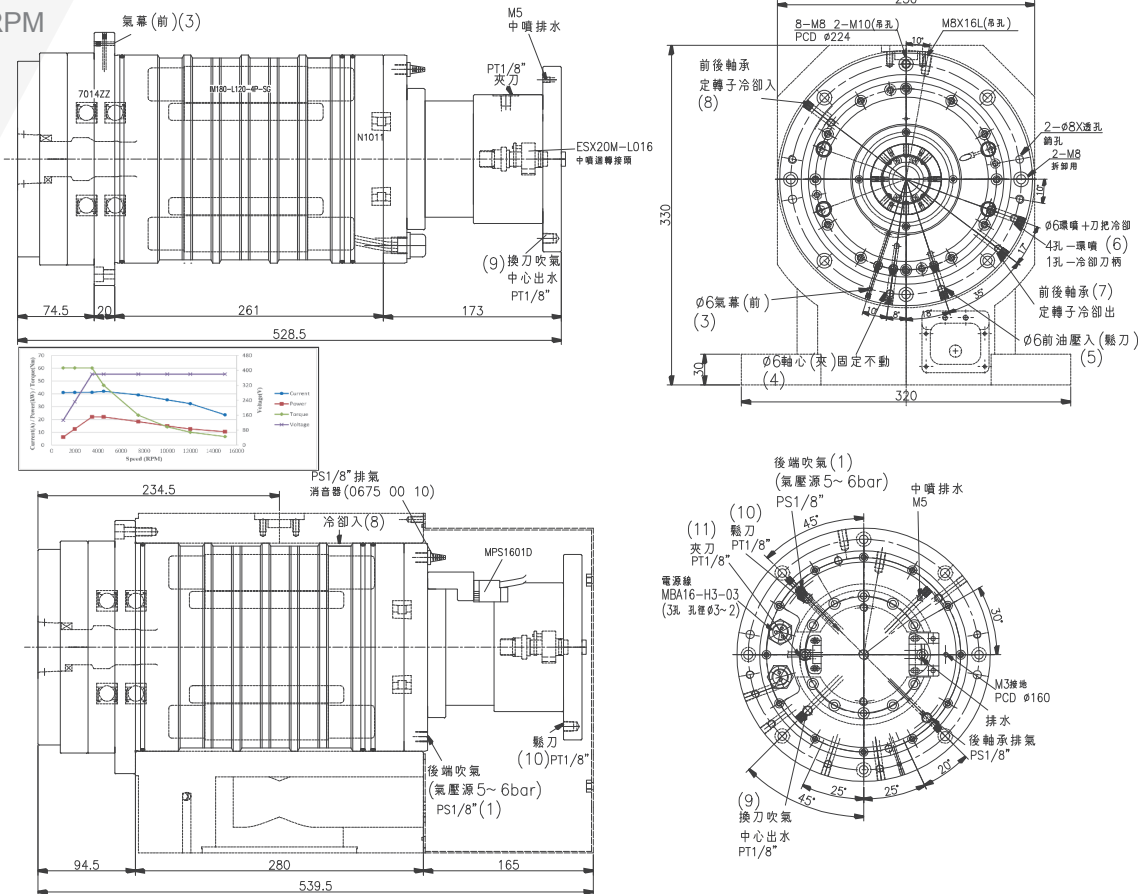

MTB1412A

DIRECT DRIVE
HSK-T63 / 12000RPM